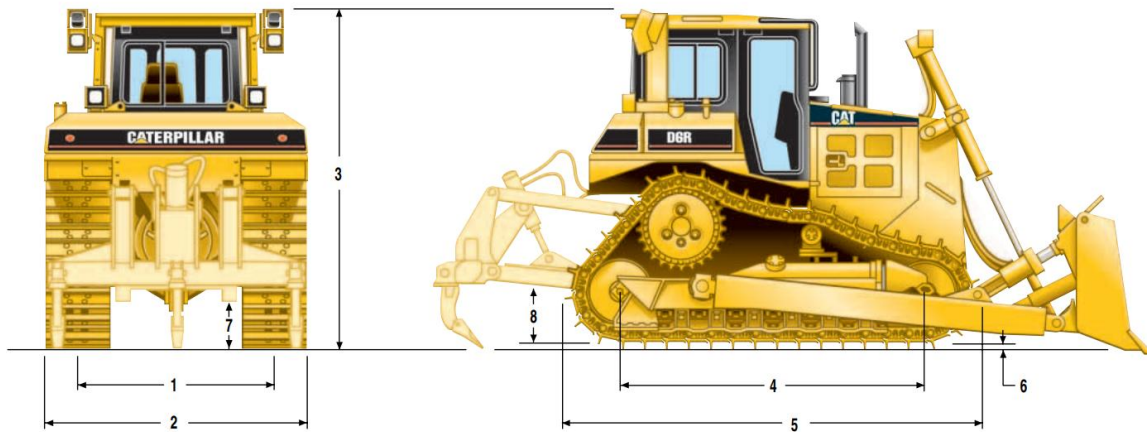

## Technische gegevens:

Motor vermogen:

145 kW / 195PK

Gewicht:

22,5 T

GPS systeem:

DigPilot

## Tractor Dimensions

	LGP
1 Track gauge	2225 mm
2 Width of tractor	
Over trunnions	3428 mm
Without trunnions (std. track)	140 mm
3 Machine height from tip of grouser:	
Stack	3193 mm
ROPS	3245 mm
4 Length of track on ground	3243 mm
5 Length of basic tractor	4247 mm
With following attachments add:	
Drawbar	251 mm
Ripper Multi-Shank (tip at ground line)	—
Winch	397 mm
S Blade	1218 mm
SU Blade	—
A Blade	—
PAT Blade	1718 mm
6 Height of grouser	65 mm
7 Ground clearance	433 mm
Track pitch	203 mm
Number of shoes per side	45
Number of rollers per side	8
Standard shoe	915 mm
Ground contact area (std. track)	5.93 m <sup>2</sup>
Ground pressure	0.349 kg/cm <sup>2</sup>
8 Drawbar height	626 mm
From ground face of shoe	561 mm